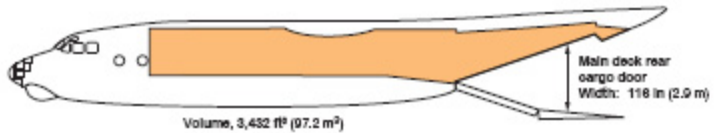

Cargo door opening

Cross section

Width: 137 in (3.5 m)

Height: 102 in (2.6 m)